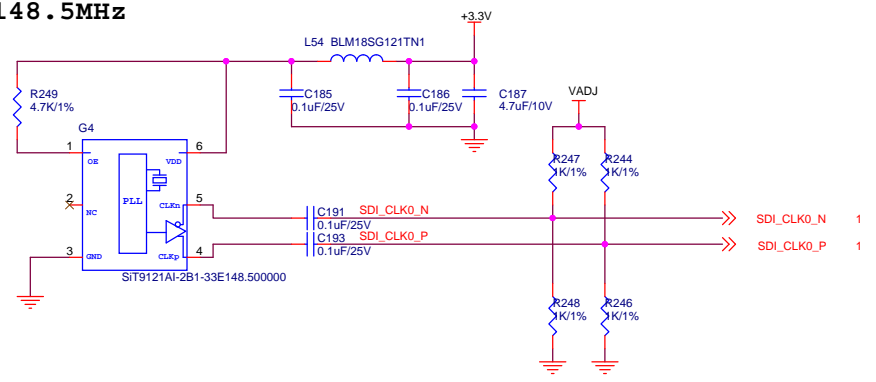

SDI REF CLOCK

148.5MHz

SDI REF CLOCK

148.35MHz